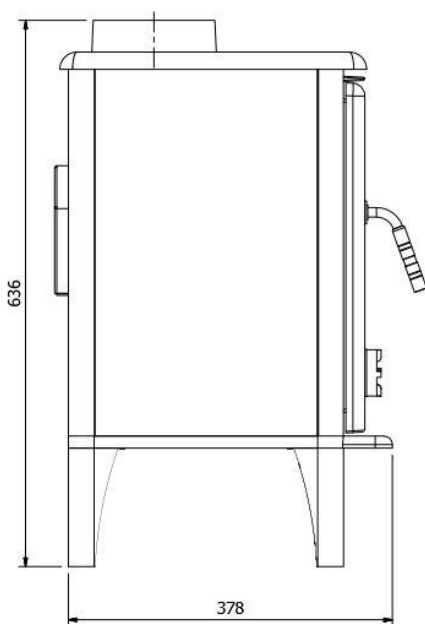

To complement our existing range of stylish, contemporary steel stoves we are pleased to announce the launch of the LogFire **LF5 Defra** approved Cast Iron stove.

In keeping with the impressive LogFire range the LF5 Defra boasts a large viewing window courtesy of the oversized glass panel, a Hearth temperature of just 43 Deg C and sleek contemporary twists such as the stainless-steel door handle and primary air control. All of which are not usually found on more traditional Cast Iron stoves.

CODE	DESCRIPTION	FLUE DIAMETER (MM)	KW	RRP INC.VAT
LF5DEFRA	LogFire LF5 Defra Stove	125 (Top Flue)	5	£599.99

**LogFire** Stoves Ltd  
Gardens Farm  
Greetland  
West Yorkshire  
HX4 8NX

**E-mail:** [sales@logfirestoves.com](mailto:sales@logfirestoves.com)