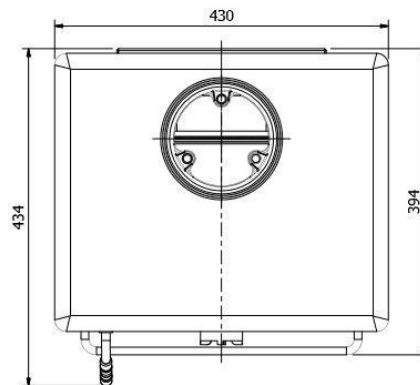

CODE	DESCRIPTION	FLUE DIAMETER (MM)	KW	RRP INC.VAT
LF5DEFRA	LogFire LF5 Defra Stove	125 (Top Flue)	5	£599.99

**LogFire** Stoves Ltd  
Gardens Farm  
Greetland  
West Yorkshire  
HX4 8NX

**E-mail:** [sales@logfirestoves.com](mailto:sales@logfirestoves.com)